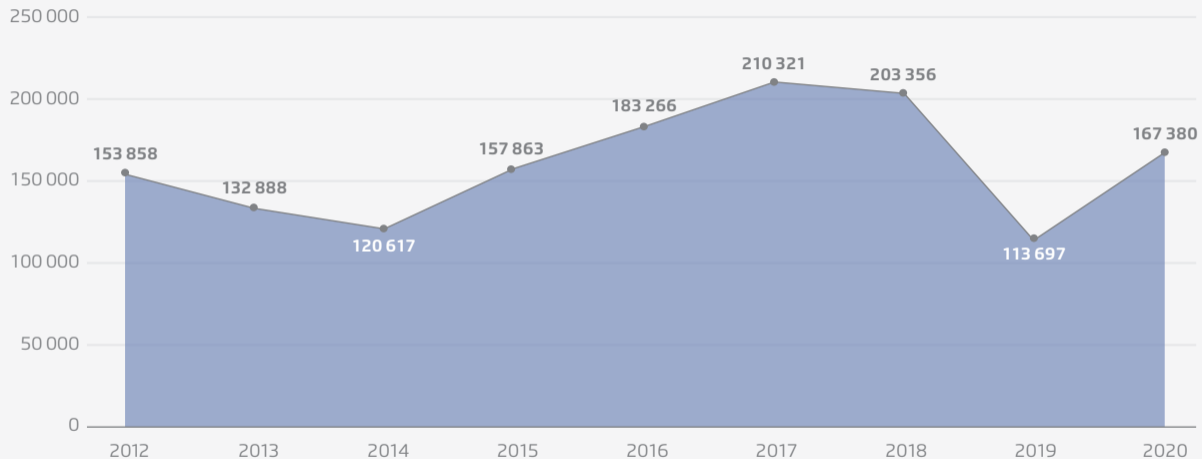

Coal mining employees 2012–2020 in Indonesia

→ Fig. 7

IESR (2020); adapted from MEMR (2015) and Minerba One Data Indonesia (2020). The number excludes several permits reported to regional government (a third of the workforce) and mining services activities.